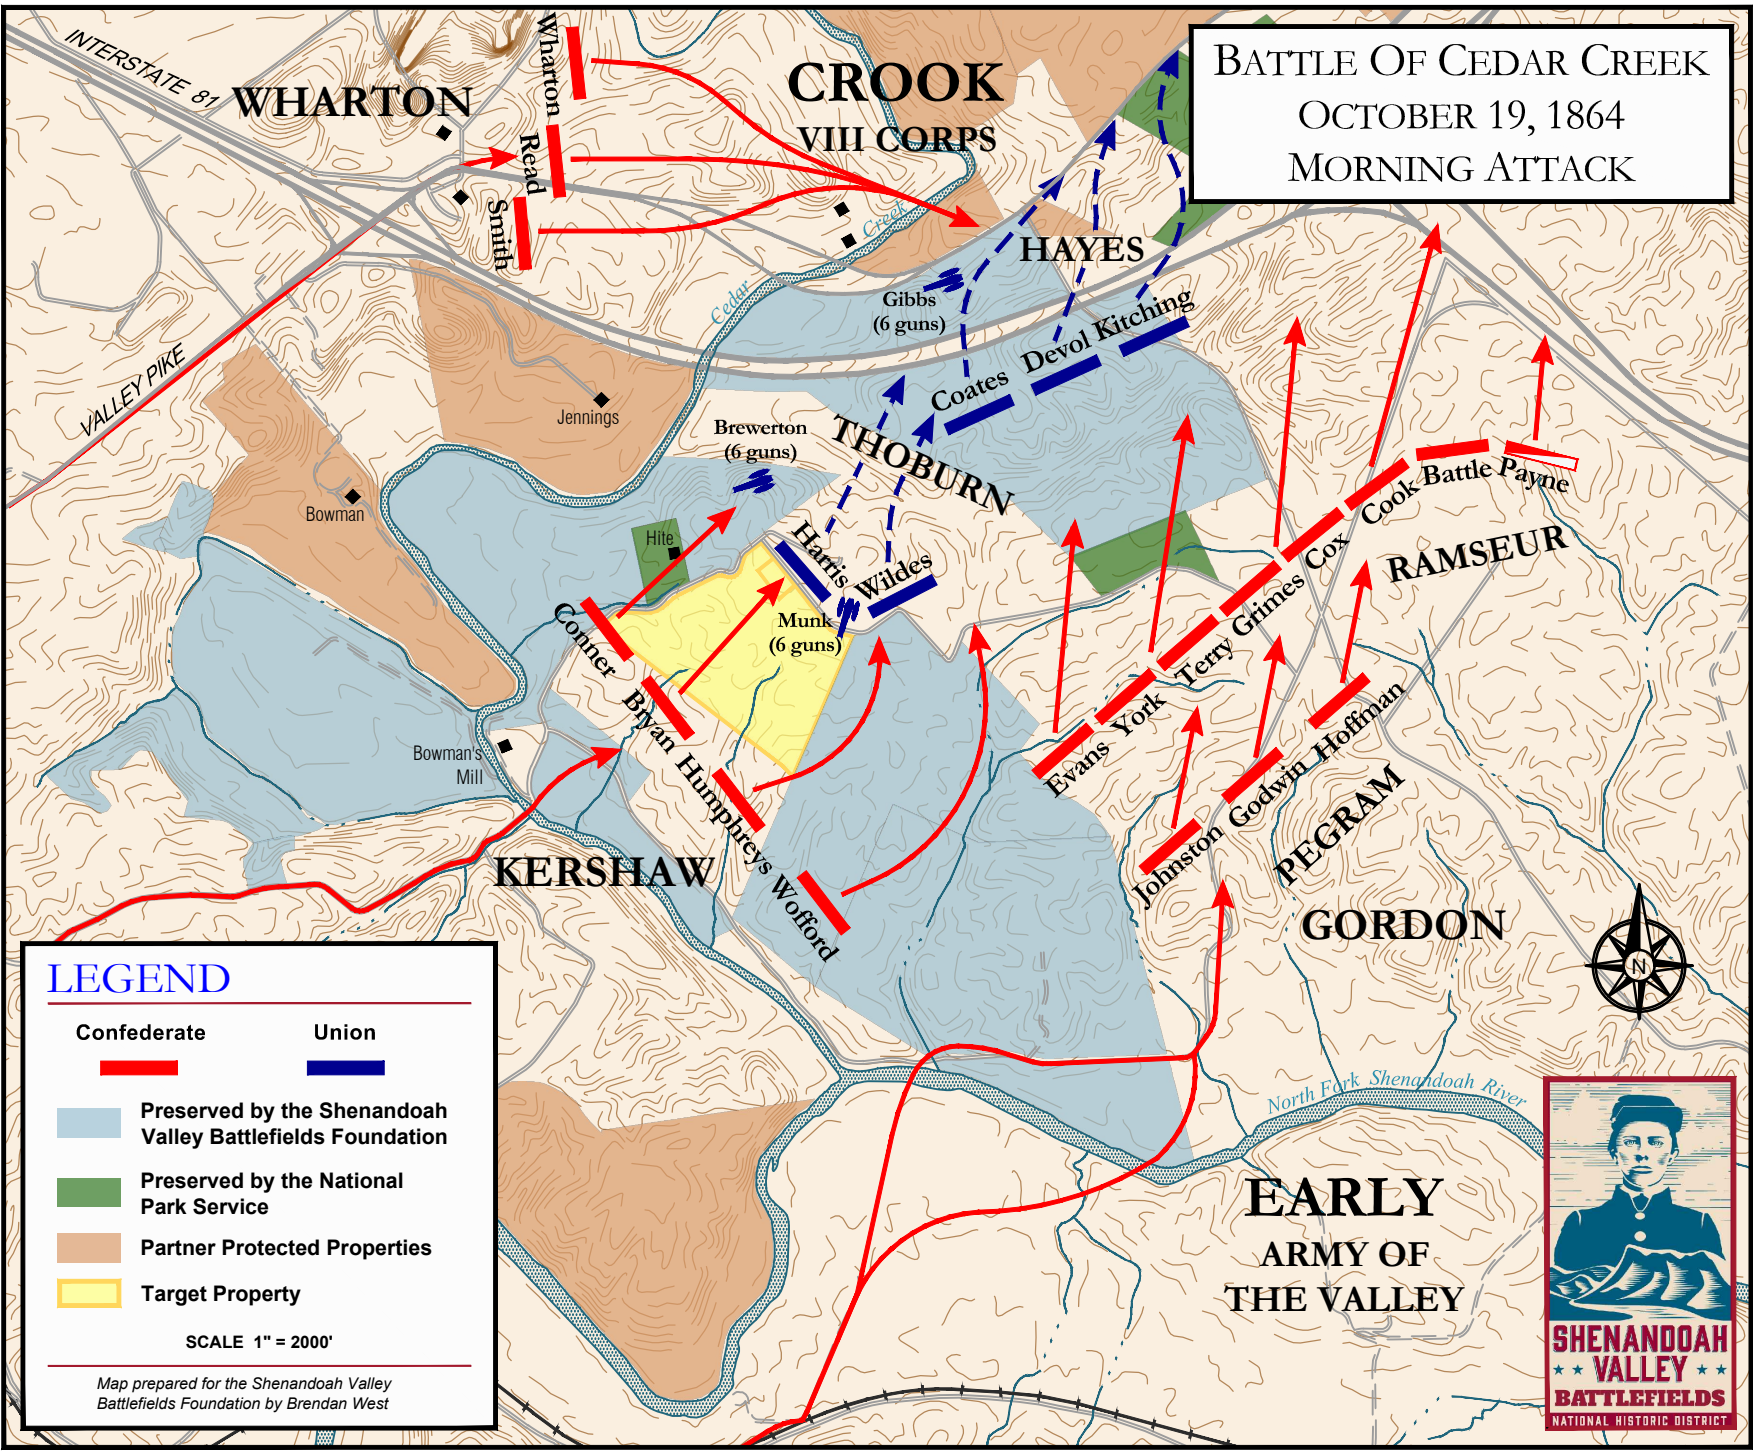

**BATTLE OF CEDAR CREEK**  
**OCTOBER 19, 1864**  
**MORNING ATTACK**

**LEGEND**

	Confederate		Union
	Preserved by the Shenandoah Valley Battlefields Foundation		
	Preserved by the National Park Service		
	Partner Protected Properties		
	Target Property		

SCALE 1" = 2000'

Map prepared for the Shenandoah Valley Battlefields Foundation by Brendan West

**EARLY**  
**ARMY OF**  
**THE VALLEY**